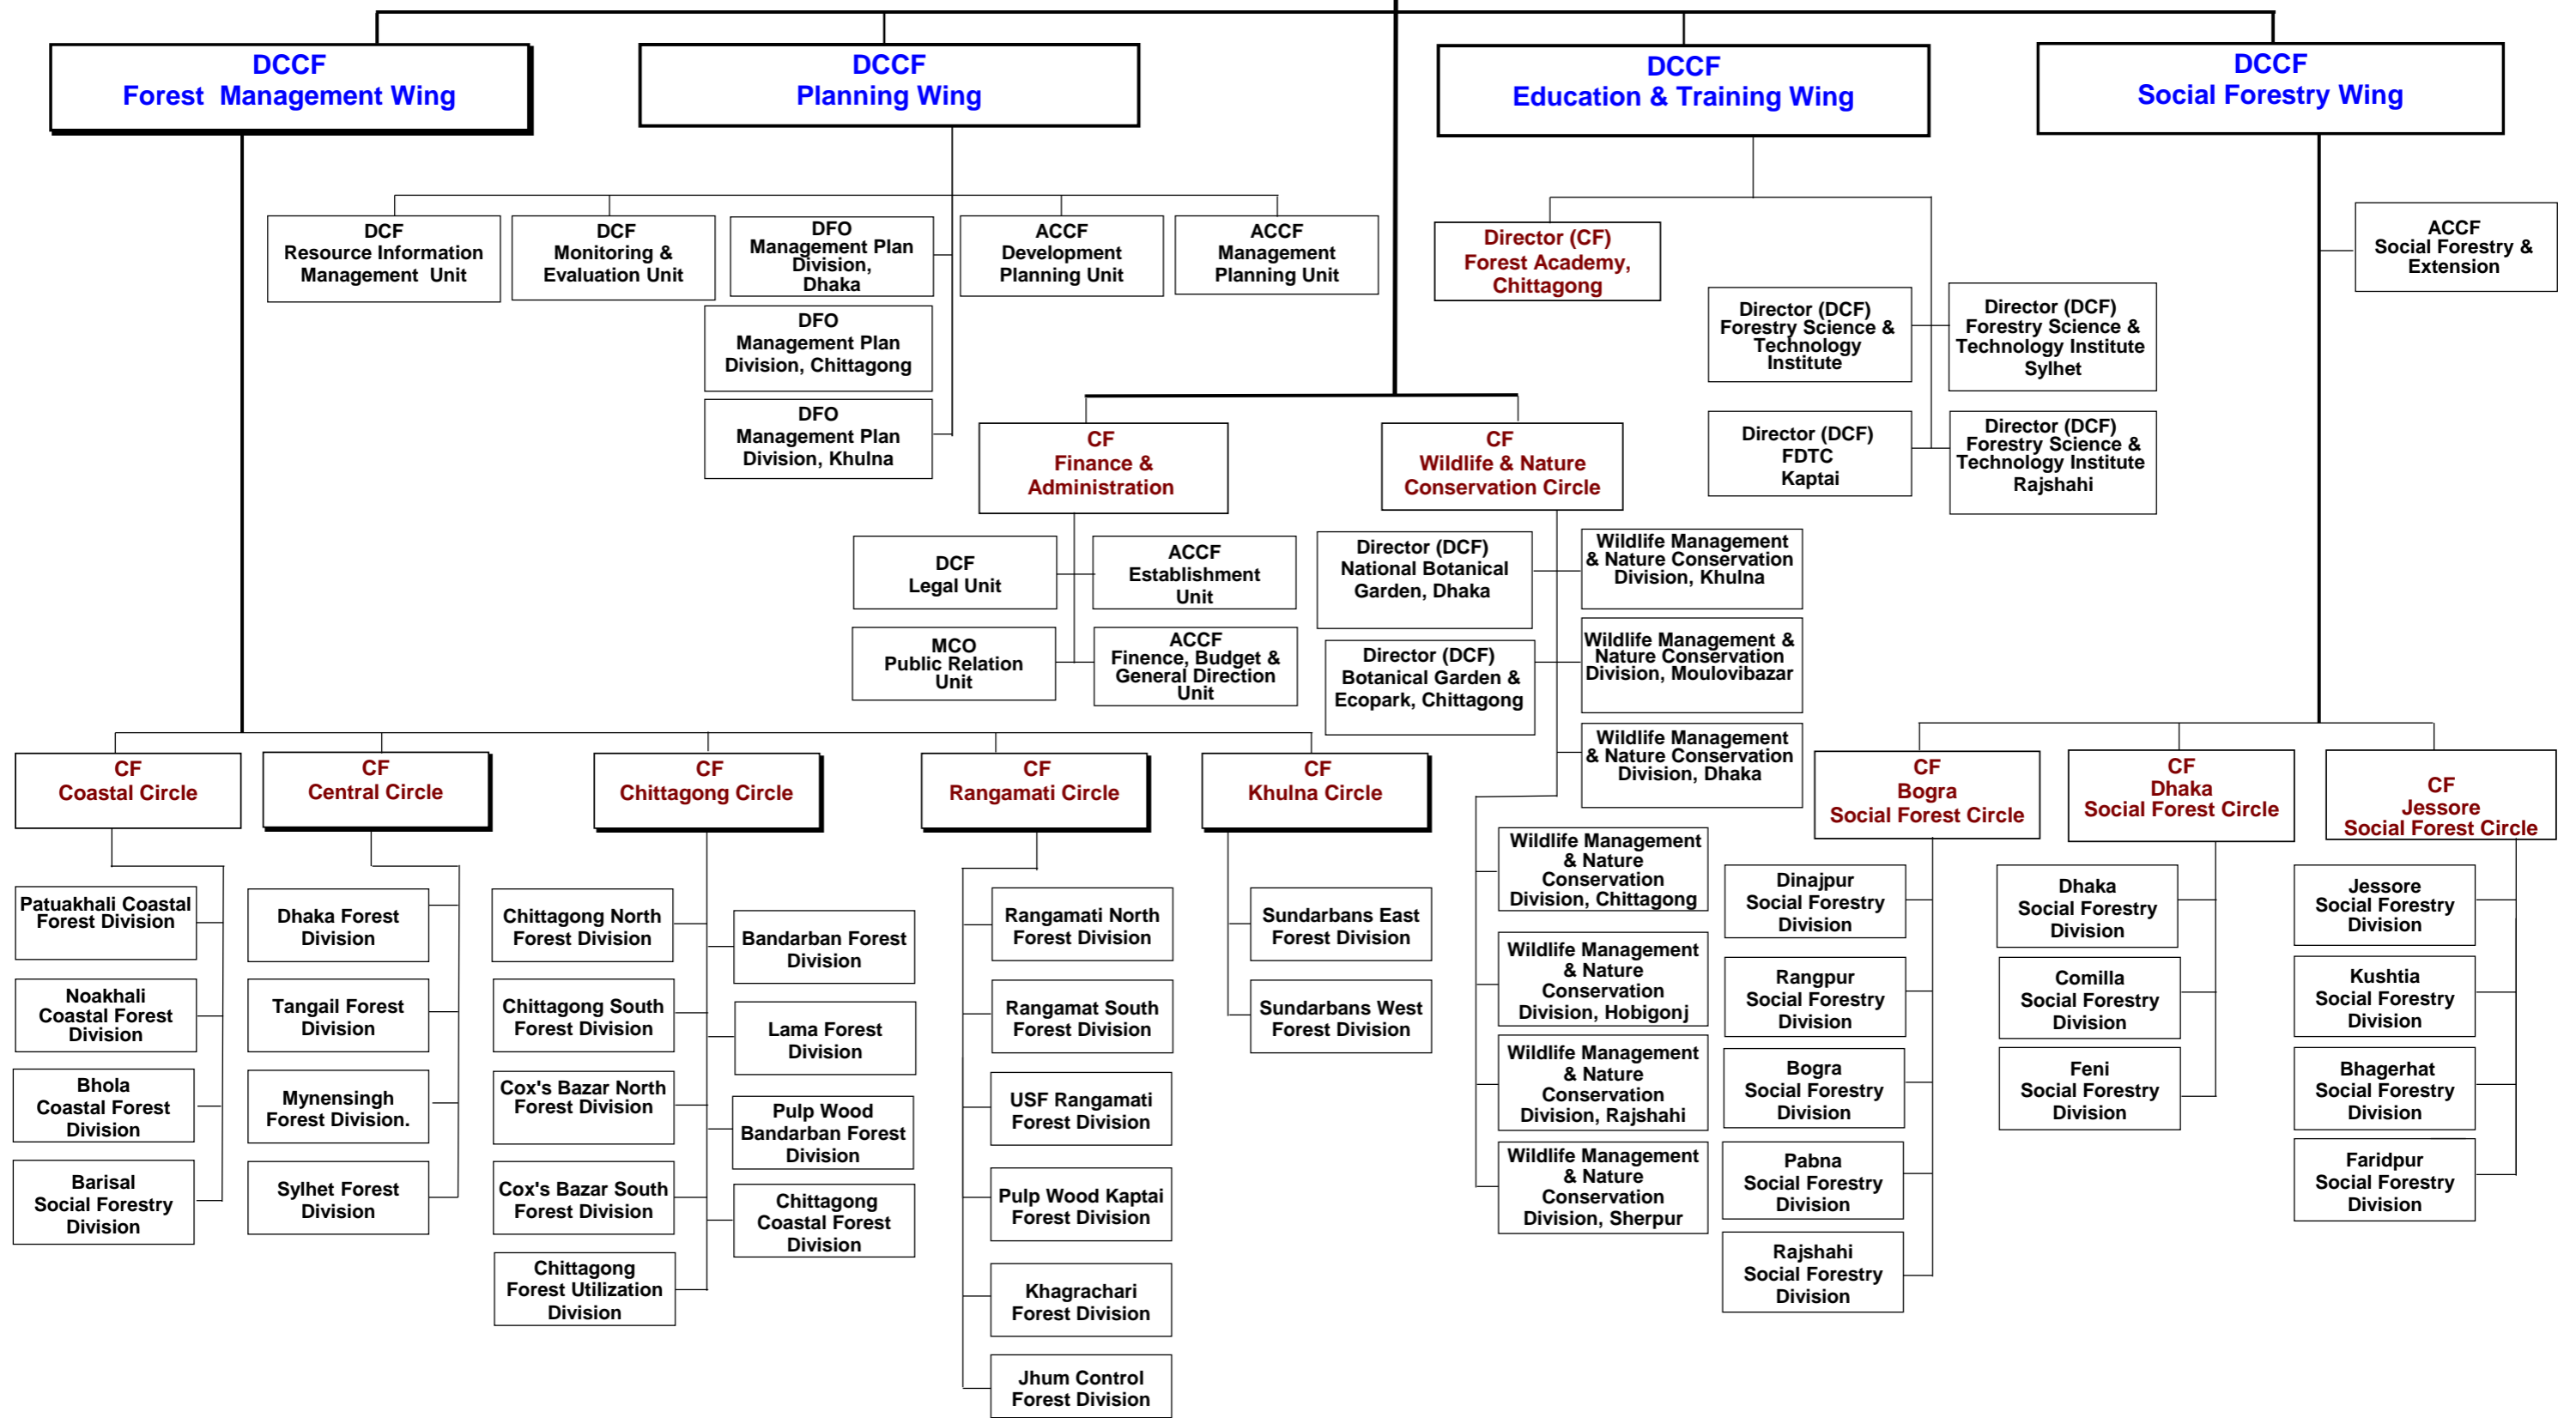

# CHIEF CONSERVATOR OF FORESTS (CCF)

Abbreviations: DCCF - Deputy Chief Conservator of Forests, CF - Conservator of Forests, DCF - Deputy Conservator of Forest, DFO - Divisional Forest Officer, ACCF - Assistant Chief Conservator of Forest